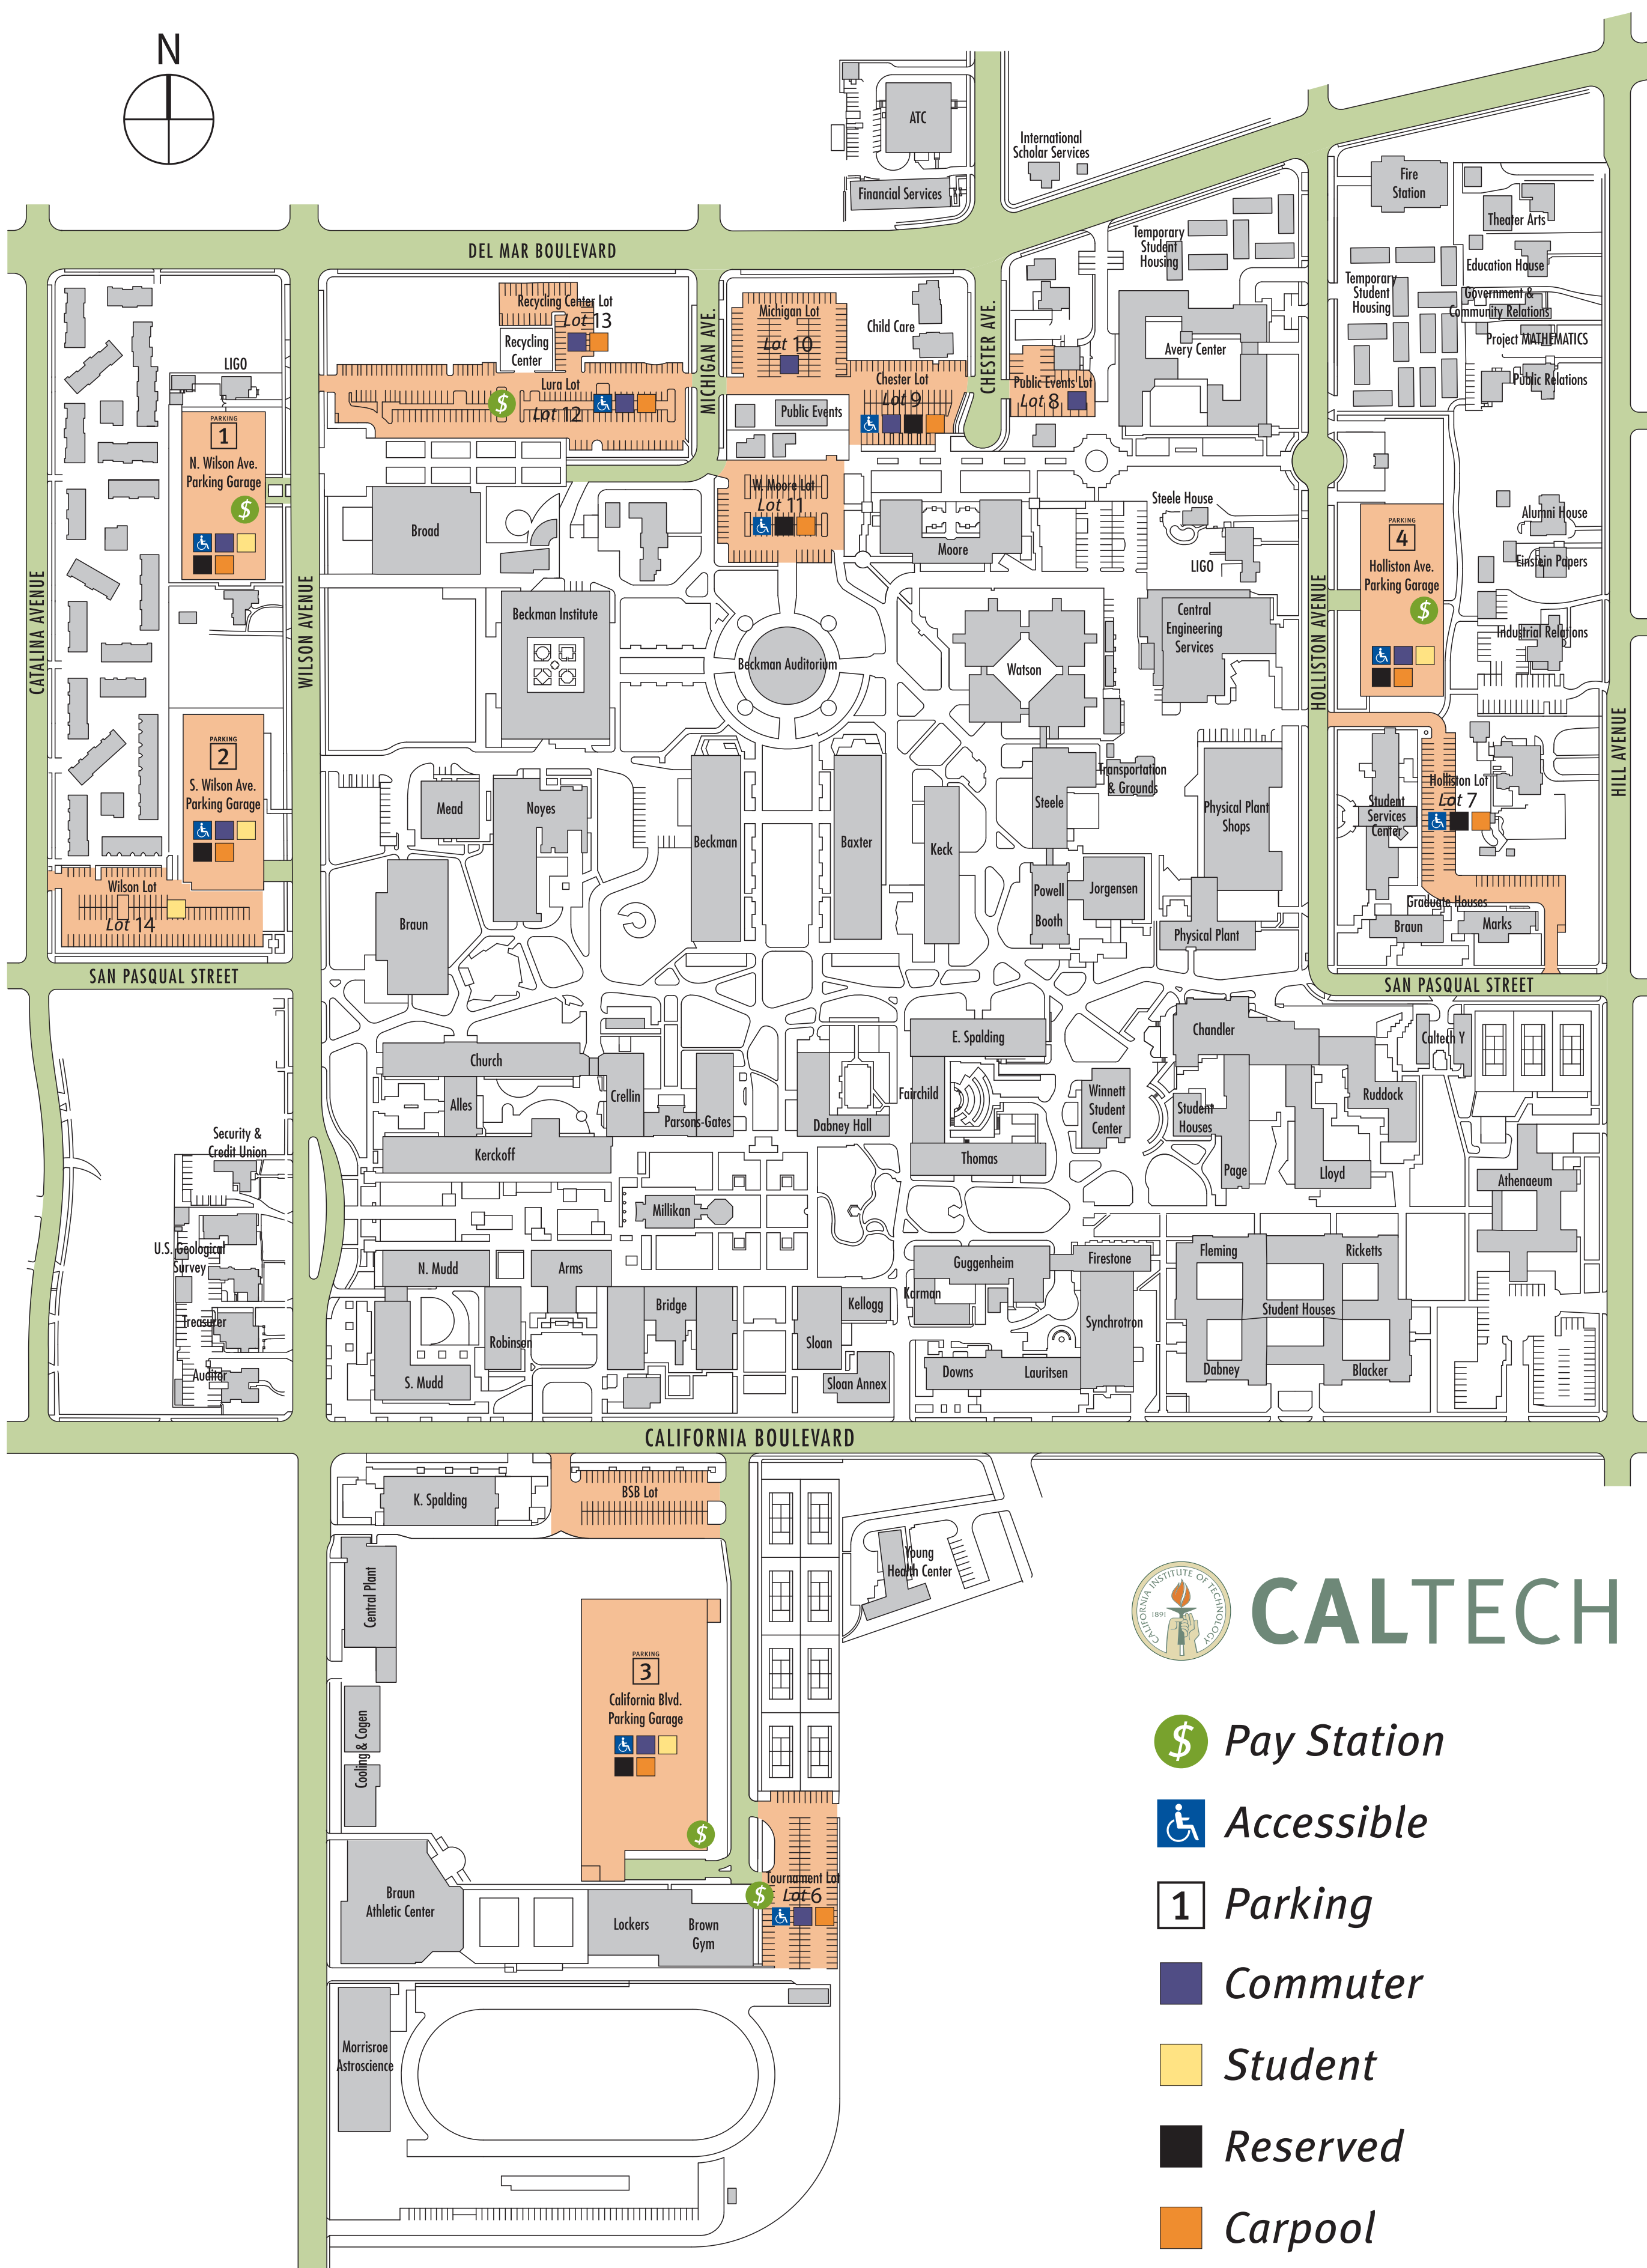

Campus Map

CALTECH

-  Pay Station
-  Accessible
-  Parking
-  Commuter
-  Student
-  Reserved
-  Carpool